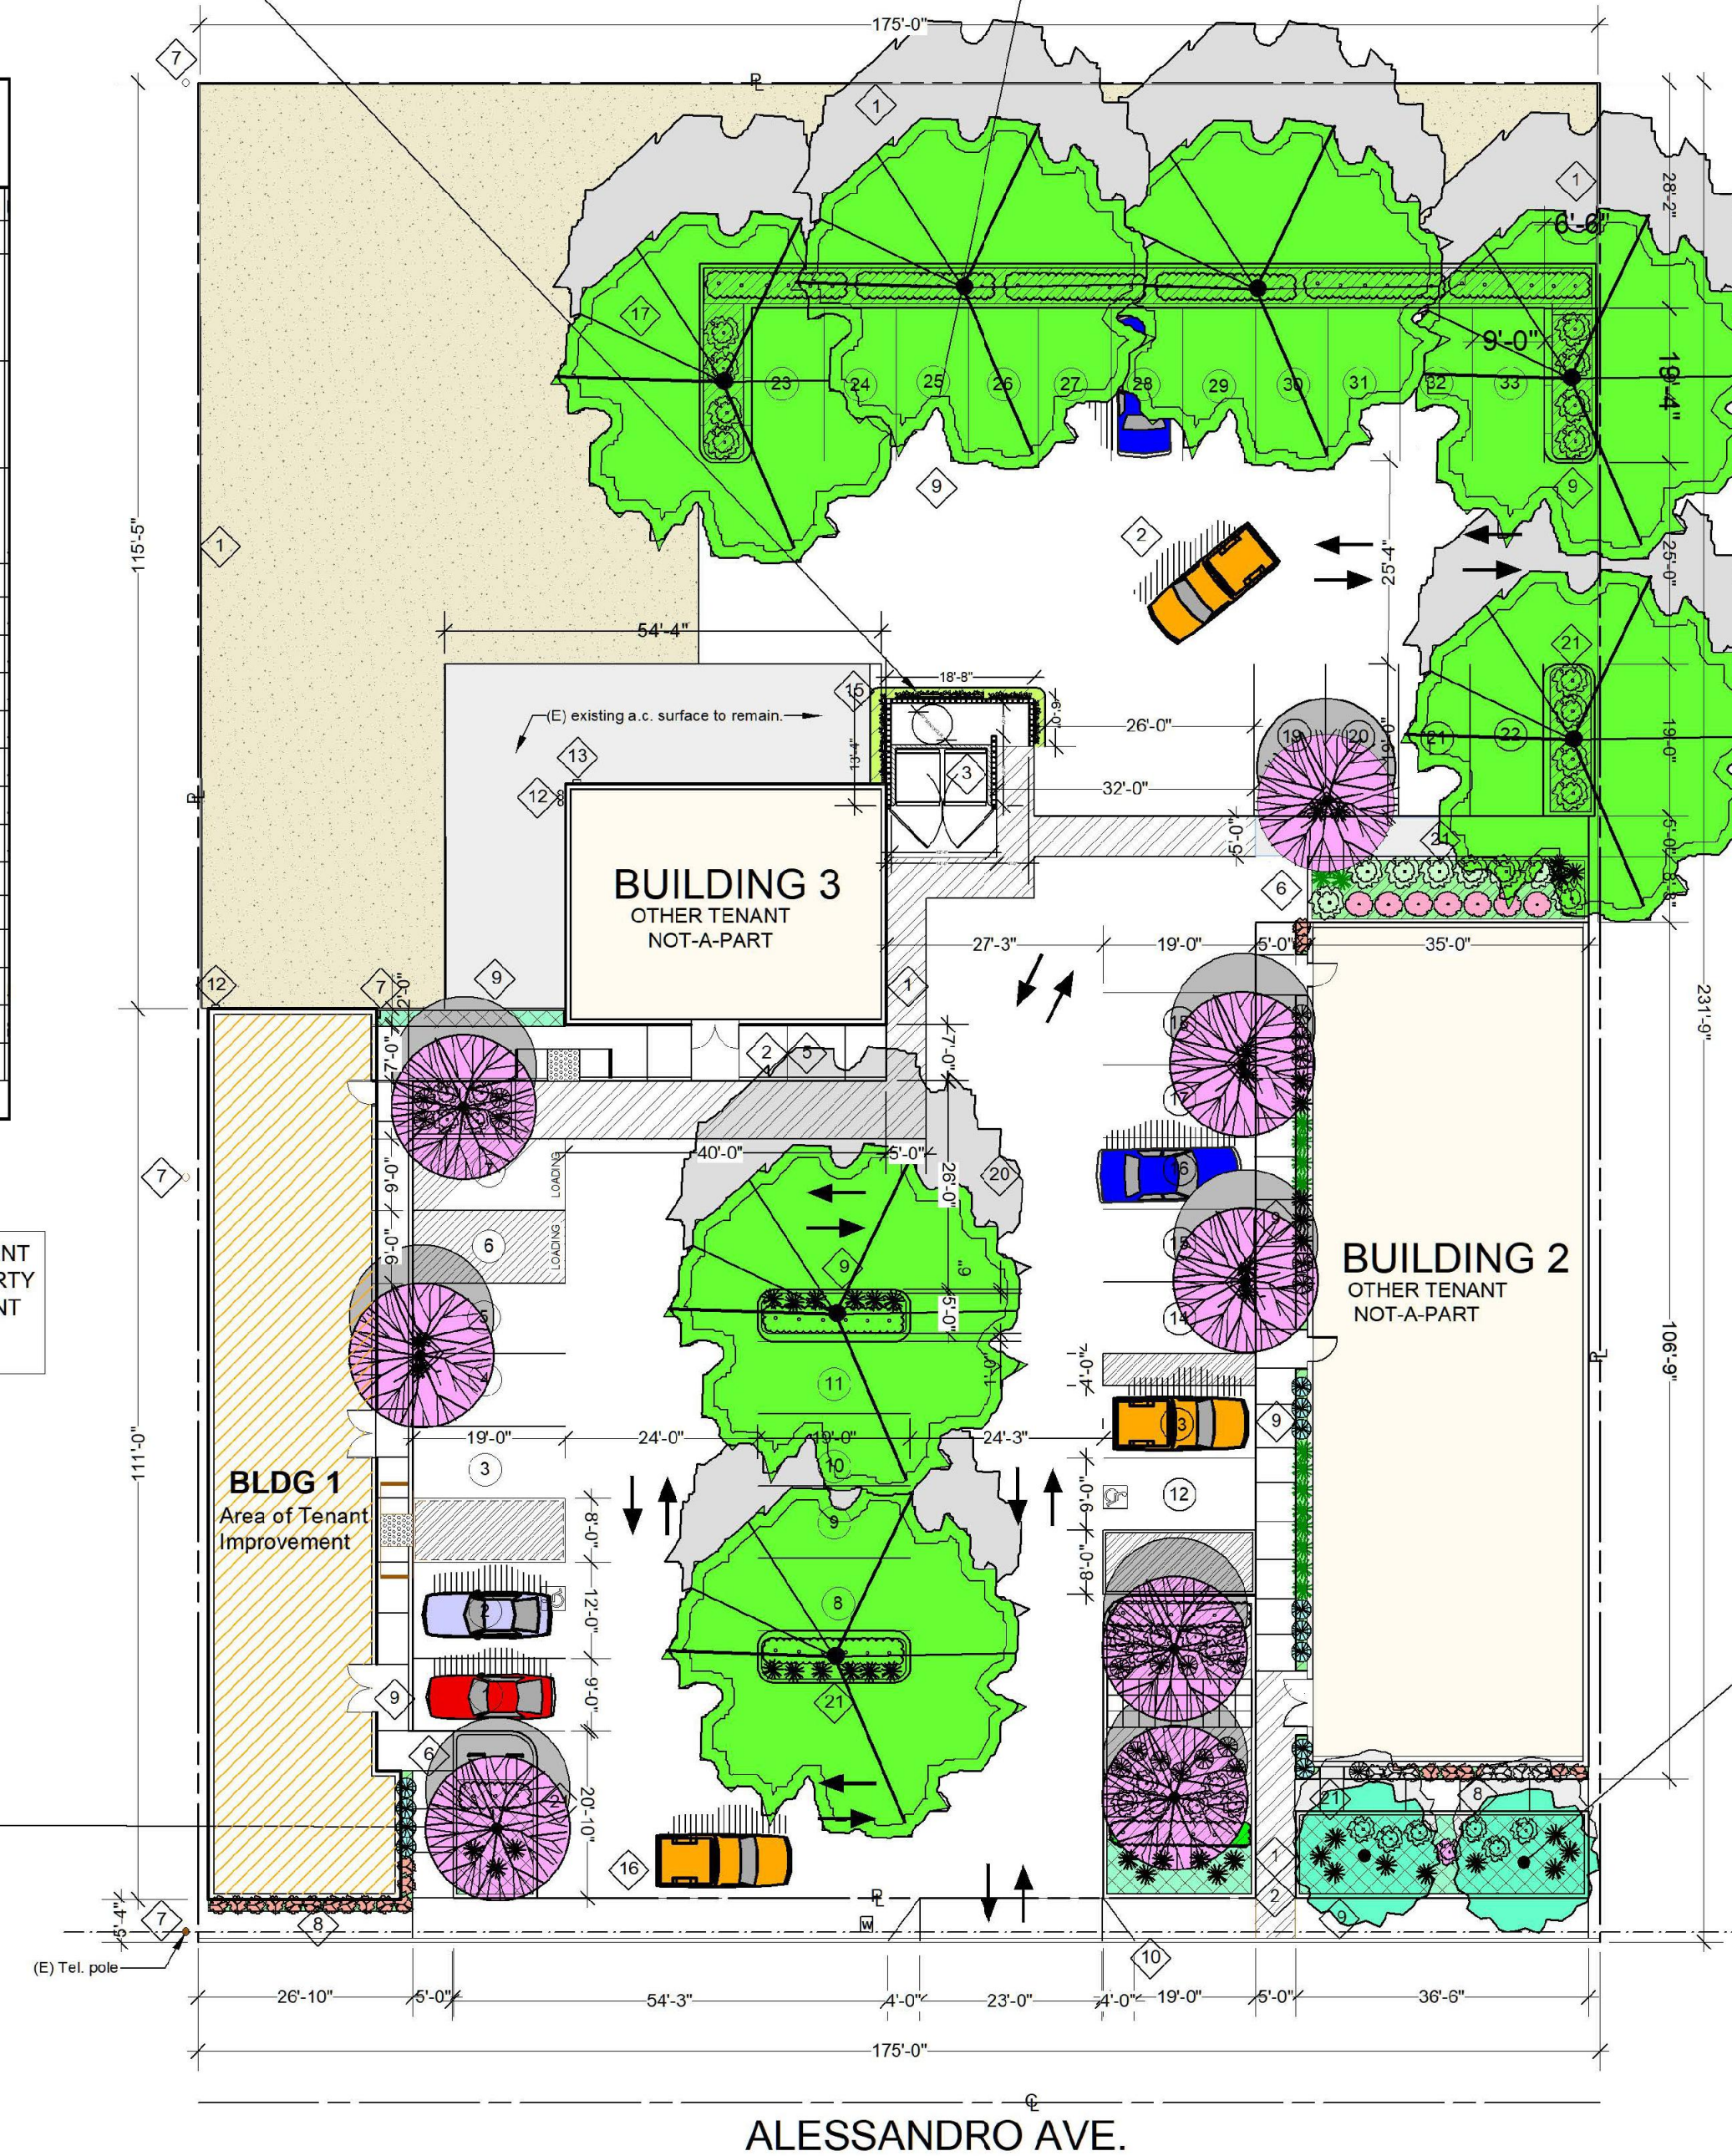

Cat's Claw Vine along perimeter of trash enclosure to soften the vertical enclosure walls.

Evergreen Broad Dome Shade Trees

Botanical name: Quercus ilex
Common Name: Holly Oak
Dense rounded head with smooth medium gray bark. Rich dark green lanceolate leaves. Medium to low water requirements, drought tolerant, long lived tree and ease of maintenance. Deep rooted curb and pavement-safe trees. Shrub understory includes White Rockrose and/or dwarf Myrtle with pink Australian racer groundcover.

ADJACENT PROPERTY
CURRENT USE: RETAIL

ADJACENT PROPERTY
CURRENT USE:
RETAIL

Flowering Deciduous Shade Canopy

Botanical name: Lagerstroemia hybrid 'Natchez'
Common Name: Natchez Crape Myrtle
Broad Dome summer flowering deciduous trees to provide shade, white flowers, orange red autumn foliage color. Non-invasive root system to protect adjacent curbs and paving. Medium to low water requirements, long lived tree and ease of maintenance African Iris (white, violet, and yellow flowers), Myrtle shrub screen (white small flowers), and Lily of the Nile (dark blue flower clusters) shrub understory with lavender Lantana.

Evergreen Flowering Shade Canopy

Botanical name: Rhaphiolepis 'Majestic Beauty'
Common Name: Majestic Beauty Indian Hawthorn
Broad Dome spring flowering evergreen trees to provide shade, pink lightly scented flowers in clusters. Dark green 4" to 6" shiny dark olive-green leaves. Medium to low water requirements, long lived tree and ease of maintenance. Shrub understory includes African Iris (white, violet, and yellow flowers), White Rock Rose and Lavender Lantana groundcover.

Key Notes

ID	Note
1	Fence
2	(N) Pavement for new parking area
3	(N) Trash Enclosure
4	(N) Two Secured Parking Spaces
5	(N) Pathway
6	(N) Sidewalk
7	(E) Power Pole
8	(E) Planter
9	(E) Sidewalk
10	(E) Curb
11	(E) Freestanding Sign
12	(E) Gas Meter
13	(E) Electric Meter
14	(E) Water Meter
15	(E) 5' CMU Wall
16	(E) Approach
17	(E) Open dirt area to remain as-is
18	(R) Existing Driveway Approach
19	(R) Extg freestanding sign. Note: Signage must comply with municipal code standards and will be reviewed and approved under separate contract
20	(R) Repave and restripe entire lot to prevent collection of water, avoiding drainage to neighboring properties per City standards
21	Proposed Landscaping

Additional Notes

1. Property is not in a flood plain

Scale 1"=20'-0"

1 Inch = 20 Feet

Landscape Concept Plan

REVISIONS	
DATE:	BY:

RD Moval, LLC
Contact: Nick Canillas
(951) 310-0063

Owner(s):

Cannabis Dispensary Retail
RD Moval, LLC
21820 Alessandro Blvd.
Moreno Valley, CA 92553
APN: 263-220-015

Project:

Sheet Title:
LANDSCAPE CONCEPT PLAN

Job: #1641908

Date: 8-22-2019

Scale: As Noted

Drawn: LS/KS

Reviewed by:

Sheet:

of 1 **LC**

Pacific Landscape Design