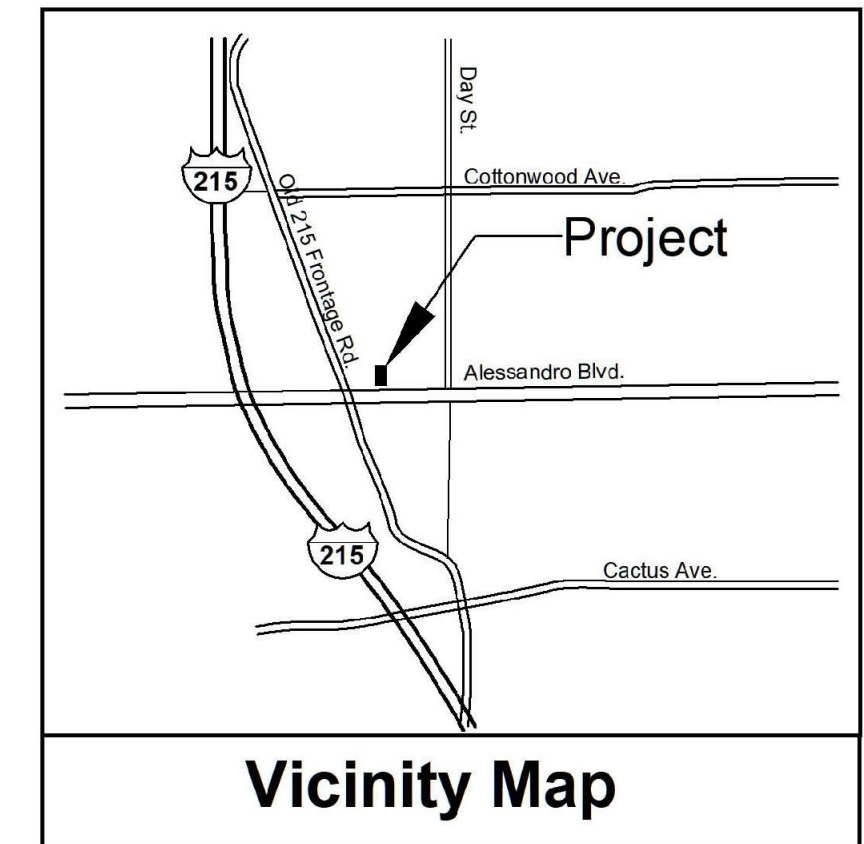

Cat's Claw Vine along perimeter of trash enclosure to soften the vertical enclosure walls.

Evergreen Broad Dome Shade Trees

Botanical name: Quercus ilex
Common Name: Holly Oak
Dense rounded head with smooth medium gray bark. Rich dark green lanceolate leaves. Medium to low water requirements, drought tolerant, long lived tree and ease of maintenance. Deep rooted curb and pavement-safe trees. Shrub understory includes White Rockrose and/or dwarf Myrtle with pink Australian racer groundcover.

ADJACENT PROPERTY
CURRENT USE: RETAIL

ADJACENT PROPERTY
CURRENT USE:
RETAIL

Flowering Deciduous Shade Canopy

Botanical name: Lagerstroemia hybrid 'Natchez'
Common Name: Natchez Crape Myrtle
Broad Dome summer flowering deciduous trees to provide shade, white flowers, orange red autumn foliage color. Non-invasive root system to protect adjacent curbs and paving. Medium to low water requirements, long lived tree and ease of maintenance African Iris (white, violet, and yellow flowers), Myrtle shrub screen (white small flowers), and Lily of the Nile (dark blue flower clusters) shrub understory with lavender Lantana.

Evergreen Flowering Shade Canopy

Botanical name: Rhaphiolepis 'Majestic Beauty'
Common Name: Majestic Beauty Indian Hawthorn
Broad Dome spring flowering evergreen trees to provide shade, pink lightly scented flowers in clusters. Dark green 4" to 6" shiny dark olive-green leaves. Medium to low water requirements, long lived tree and ease of maintenance. Shrub understory includes African Iris (white, violet, and yellow flowers), White Rock Rose and Lavender Lantana groundcover.

Key Notes

ID	Note
1	Fence
2	(N) Pavement for new parking area
3	(N) Trash Enclosure
4	(N) Two Secured Parking Spaces
5	(N) Pathway
6	(N) Sidewalk
7	(E) Power Pole
8	(E) Planter
9	(E) Sidewalk
10	(E) Curb
11	(E) Freestanding Sign
12	(E) Gas Meter
13	(E) Electric Meter
14	(E) Water Meter
15	(E) 5' CMU Wall
16	(E) Approach
17	(E) Open dirt area to remain as-is
18	(R) Existing Driveway Approach
19	(R) Extg freestanding sign. Note: Signage must comply with municipal code standards and will be reviewed and approved under separate contract
20	(R) Repave and restripe entire lot to prevent collection of water, avoiding drainage to neighboring properties per City standards
21	Proposed Landscaping

Additional Notes

1. Property is not in a flood plain

Scale 1"=20'-0"

1 Inch = 20 Feet

Landscape Concept Plan

REVISIONS	
DATE:	BY:

RD Moval, LLC
Contact: Nick Canillas
(951) 310-0063

Owner(s):

Cannabis Dispensary Retail
RD Moval, LLC
21820 Alessandro Blvd.
Moreno Valley, CA 92553
APN: 263-220-015

Project:

Sheet Title:
LANDSCAPE CONCEPT PLAN

Job: #1641908

Date: 8-22-2019

Scale: As Noted

Drawn: LS/KS

Reviewed by:

Sheet:

of 1 **LC**

Pacific Landscape Design